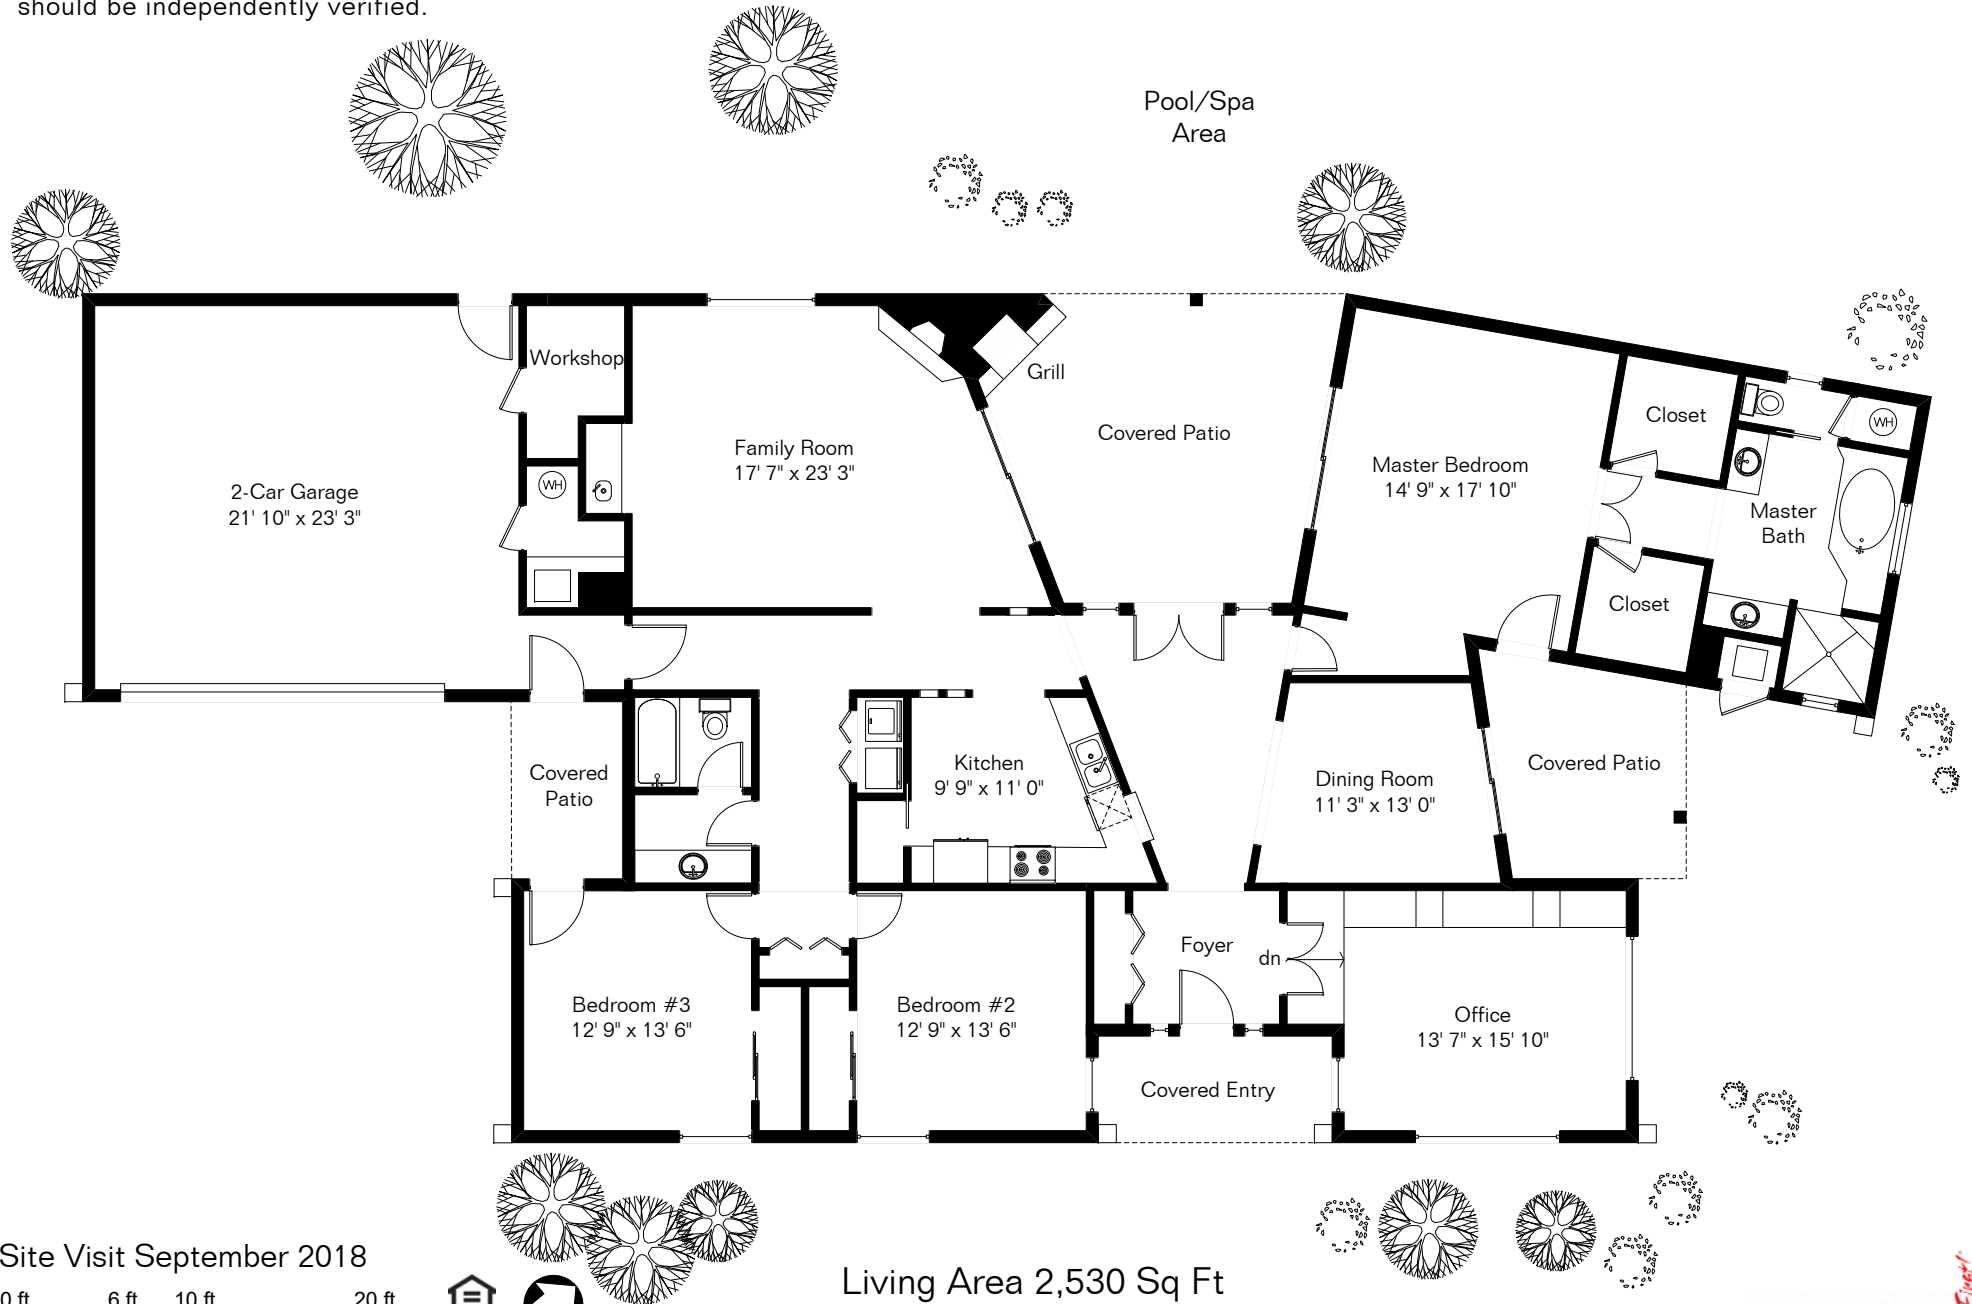

The square footages and room size information are deemed to be reliable but are not guaranteed and should be independently verified.

5515 N Entrada Quince

Site Visit September 2018

Living Area 2,530 Sq Ft
Garage 667 Sq Ft

Copyright 2018 Floor Plans First! LLC
All Rights Reserved.

www.FloorPlansFirst.com

Toll Free (877) 887-1500
Voice (520) 881-1500
Fax (520) 791-7701

Floor Plans First!
See the Floor Plan First!